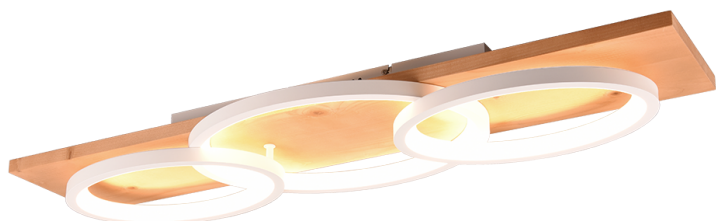

Ceiling lamp

BARCA – 641110331

incl. 1x SMD, 40W · 1x 4700lm, 3000K

- Dimmable via switch
- Wall- & ceiling mounting
- IP20

Material construction

Metal · White mat

Product dimensions

Width: 97cm
Height: 10cm
Depth: 33cm
Weight: 3,215kg

Technical data

Light source: SMD – LED (integrated)
Watt: 40W
Lumen: 1x 4700lm
Kelvin: 3000K
Color rendering (CRI): > 80 CRI
Lifetime: 30000H
Switching cycles: 15000x ON/OFF

Support & Download Links

[Manual](#)
[Drawing](#)
[Declaration of conformity](#)
[Safety notes](#)
[Warranty Statement](#)