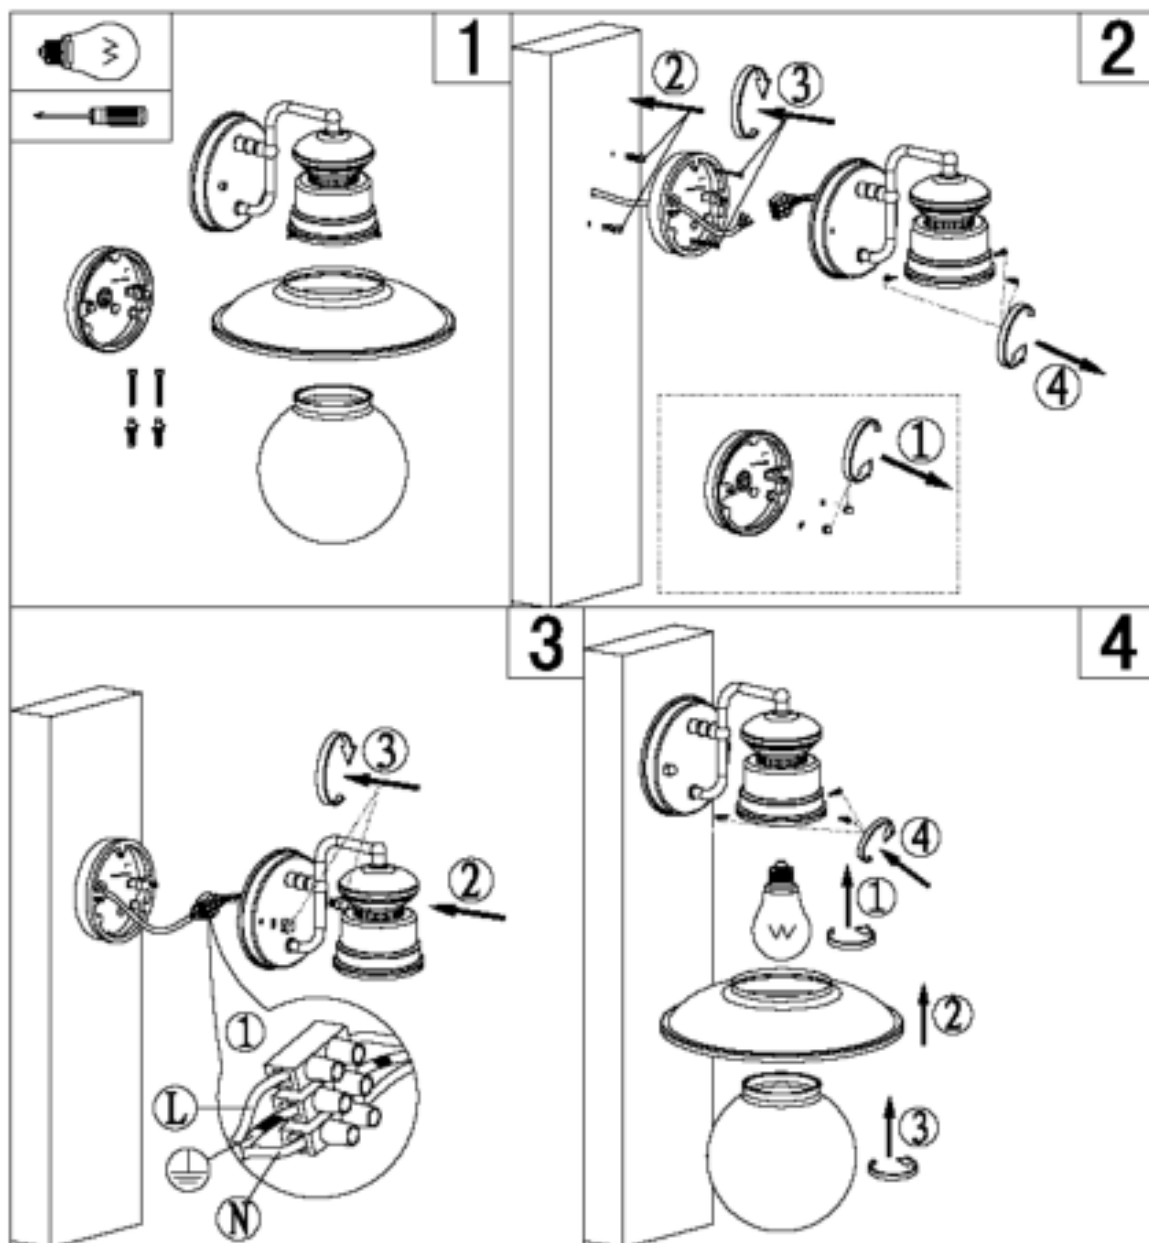

Line drawing of the item (with outline dimensions)

Item number: 11811/01/06

Installation drawing (the same as it in its instruction manual)

Technical details

materials used:	galvanize
color:	galvanize
dimmable and how is the fixture dimmable:	
size:	Height: 27.3cm Length: 21.3 cm Width: 25.6cm Net Weight: 1 kg
power requirements:	220-240V ~50HZ
bulb type and maximum Wattage:	E27 ESL 20W
number of bulbs:	1XE27
IP degree:	IP44