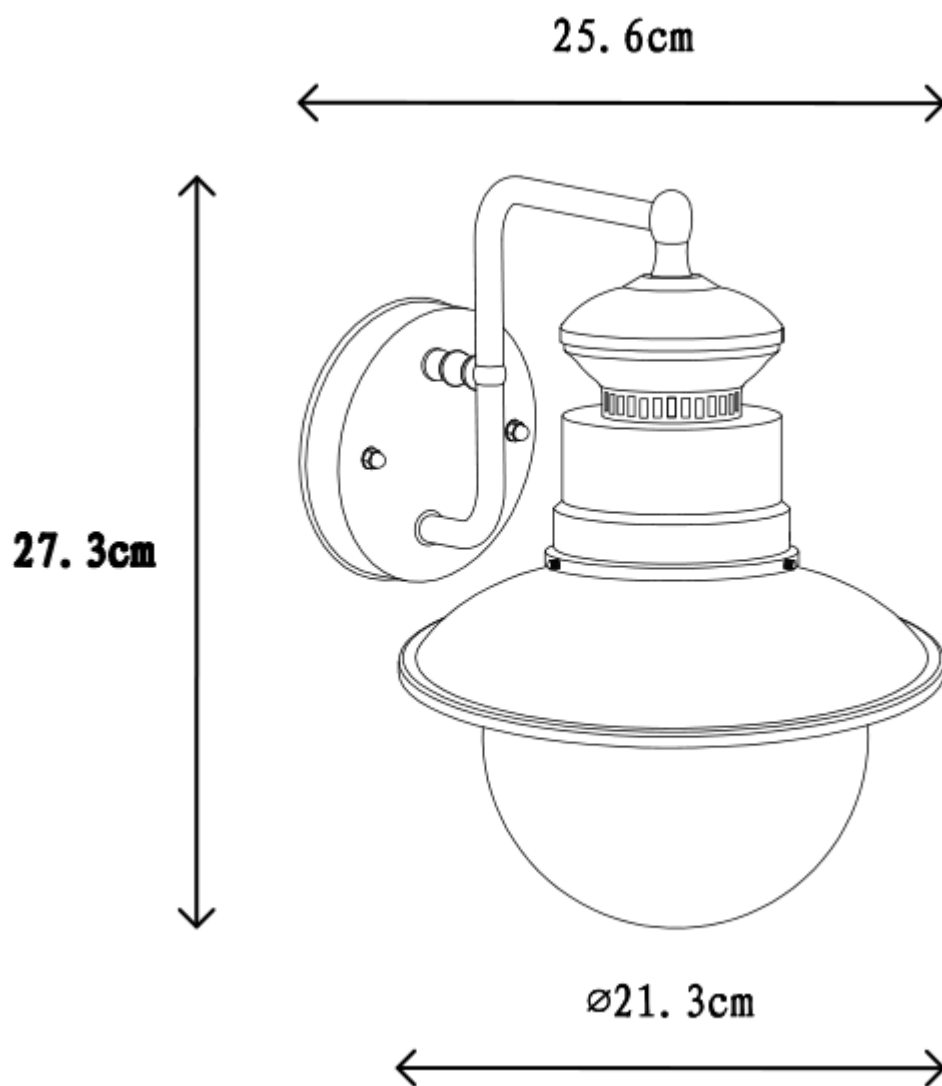

Line drawing of the item (with outline dimensions)

Item number: 11811/01/06

Installation drawing (the same as it in its instruction manual)

Technical details

materials used:	galvanize
color:	galvanize
dimmable and how is the fixture dimmable:	
size:	Height: 27.3cm Length: 21.3 cm Width: 25.6cm Net Weight: 1 kg
power requirements:	220-240V ~50HZ
bulb type and maximum Wattage:	E27 ESL 20W
number of bulbs:	1XE27
IP degree:	IP44